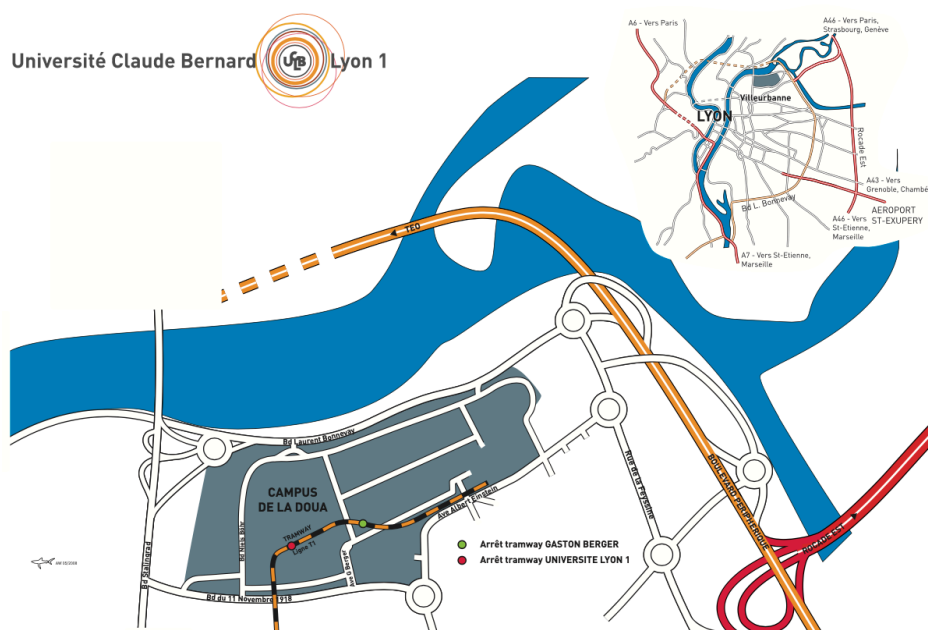

Nautibus building (ground floor)

8 - 10 Boulevard Niels Bohr

69100 Villeurbanne

Access by train

- **Arriving at Lyon Part-Dieu station (preferably)**

Take either the tramway T1 direction *IUT-Feyssine* or T4 direction *DOUA-Gaston Berger*, get off at stop *Université Lyon 1*.

- **Arriving at Lyon Perrache station**

Take the metro line A direction *Vaulx en Velin la Soie*, get off at stop *Charpennes* and then take tramway T1 direction *IUT-Feyssine* or T4 direction *DOUA-Gaston Berger* and get off at stop *Université Lyon 1*.

Access by plane

- **Arriving at Lyon Saint-Exupéry Airport**

Take the [Rhône Express](#) airport shuttle for downtown Lyon (*Centre de Lyon / Lyon Part-Dieu* train station) which runs every 15 min, get off at stop *Lyon Part-Dieu* (terminus). Then, take the tramway T4 direction *DOUA-Gaston Berger* and get off at stop *Université Lyon 1*.

Access by road

- **By the eastern bypass or northern ring road**

Take the ring road to the north (direction Paris, Roanne, Lyon-centre, Northern ring road, porte de la Pape), then take the exit 6A Porte de la Doua, direction Lyon-Centre. After 800 m, turn right on the Laurent Bonnevey Boulevard/N383. Follow on the Laurent Bonnevey Boulevard during 1,5 Km, at the traffic lights turn left. Follow the Niels Bohr Boulevard until the Nautibus Building (entrance street André-Marie Ampère on the parking side).