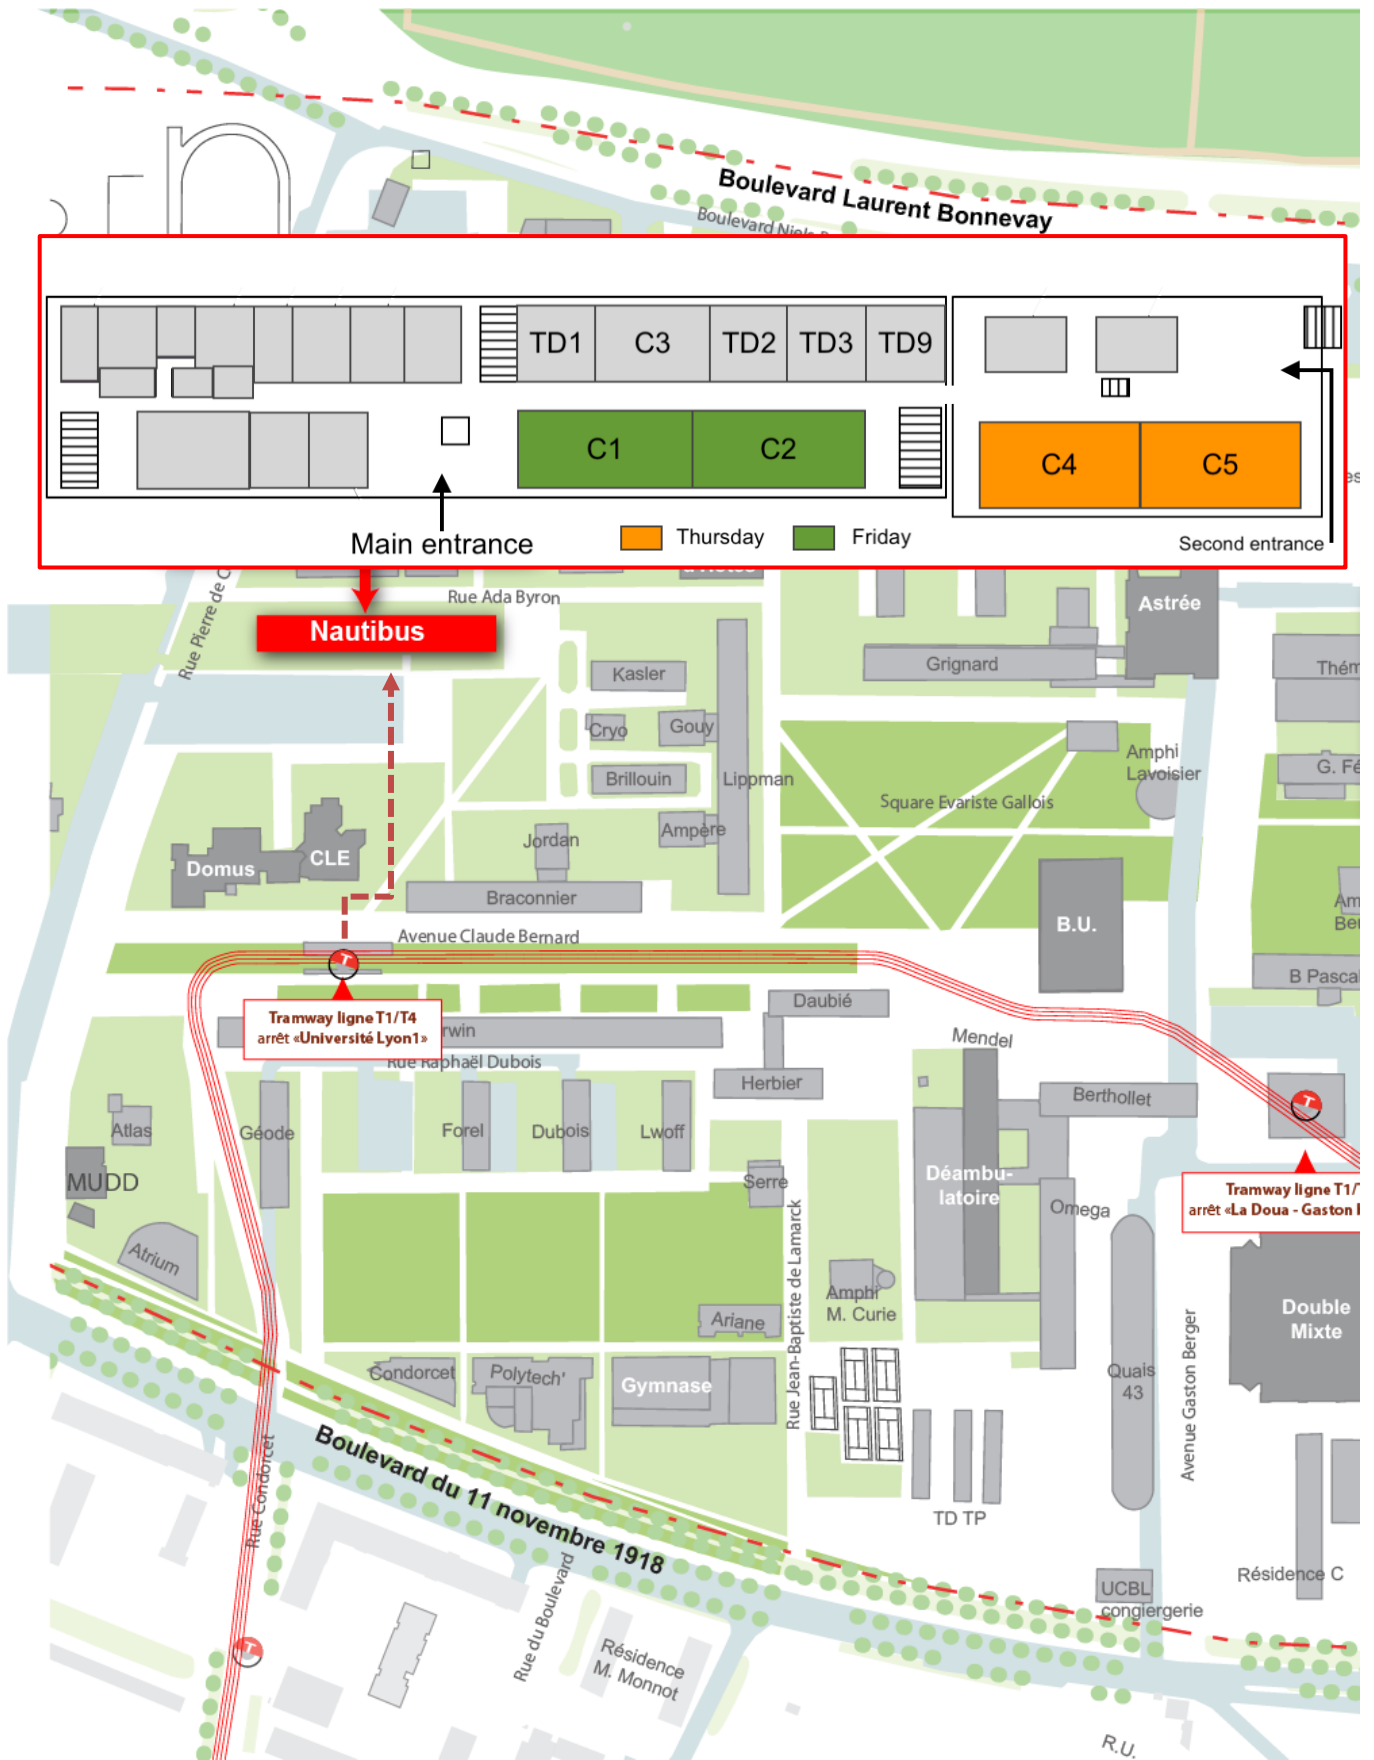

Map of the Campus 'La DOUA – Lyon Tech'